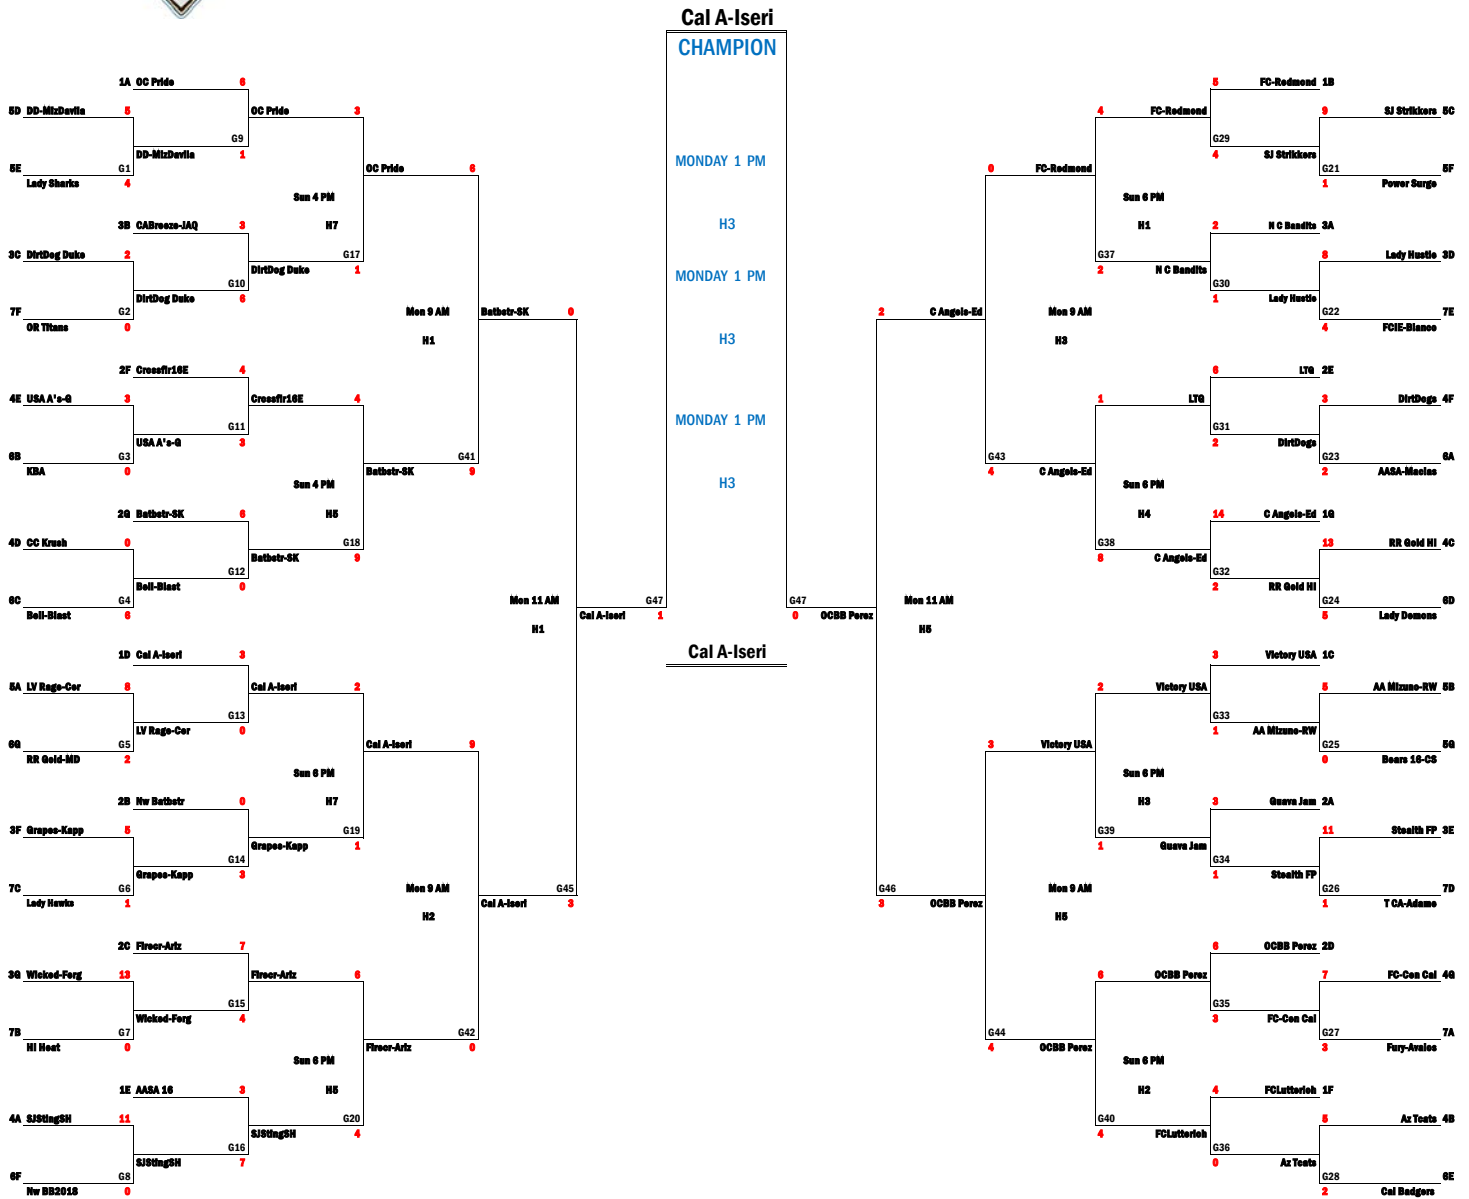

2015 CHAMPIONS CUP (16u)

Championship Bracket

rev. 071115

- Game 1 Sun 8:00 AM Harvard 1
- Game 2 Sun 8:00 AM Harvard 2
- Game 3 Sun 8:00 AM Harvard 3
- Game 4 Sun 8:00 AM Harvard 4
- Game 5 Sun 10:00 AM Harvard 1
- Game 6 Sun 10:00 AM Harvard 2
- Game 7 Sun 10:00 AM Harvard 3
- Game 8 Sun 10:00 AM Harvard 4
- Game 9 Sun 12:00 PM Harvard 1
- Game 10 Sun 12:00 PM Harvard 2
- Game 11 Sun 12:00 PM Harvard 3
- Game 12 Sun 12:00 PM Harvard 4
- Game 13 Sun 2:00 PM Harvard 1
- Game 14 Sun 2:00 PM Harvard 2
- Game 15 Sun 2:00 PM Harvard 3

- Game 16 Sun 2:00 PM Harvard 4
- Game 17 Sun 4:00 PM Harvard 7
- Game 18 Sun 4:00 PM Harvard 5
- Game 19 Sun 6:00 PM Harvard 7
- Game 20 Sun 6:00 PM Harvard 5
- Game 21 Sun 8:00 AM Harvard 5
- Game 22 Sun 8:00 AM Harvard 6
- Game 23 Sun 8:00 AM Harvard 7
- Game 24 Sun 10:00 AM Harvard 5
- Game 25 Sun 10:00 AM Harvard 6
- Game 26 Sun 10:00 AM Harvard 7
- Game 27 Sun 12:00 PM Harvard 5
- Game 28 Sun 12:00 PM Harvard 6
- Game 29 Sun 2:00 PM Harvard 5
- Game 30 Sun 2:00 PM Harvard 6

- Game 31 Sun 12:00 PM Harvard 7
- Game 32 Sun 2:00 PM Harvard 7
- Game 33 Sun 4:00 PM Harvard 4
- Game 34 Sun 4:00 PM Harvard 3
- Game 35 Sun 4:00 PM Harvard 2
- Game 36 Sun 4:00 PM Harvard 1
- Game 37 Sun 6:00 PM Harvard 1
- Game 38 Sun 6:00 PM Harvard 4
- Game 39 Sun 6:00 PM Harvard 3
- Game 40 Sun 6:00 PM Harvard 2